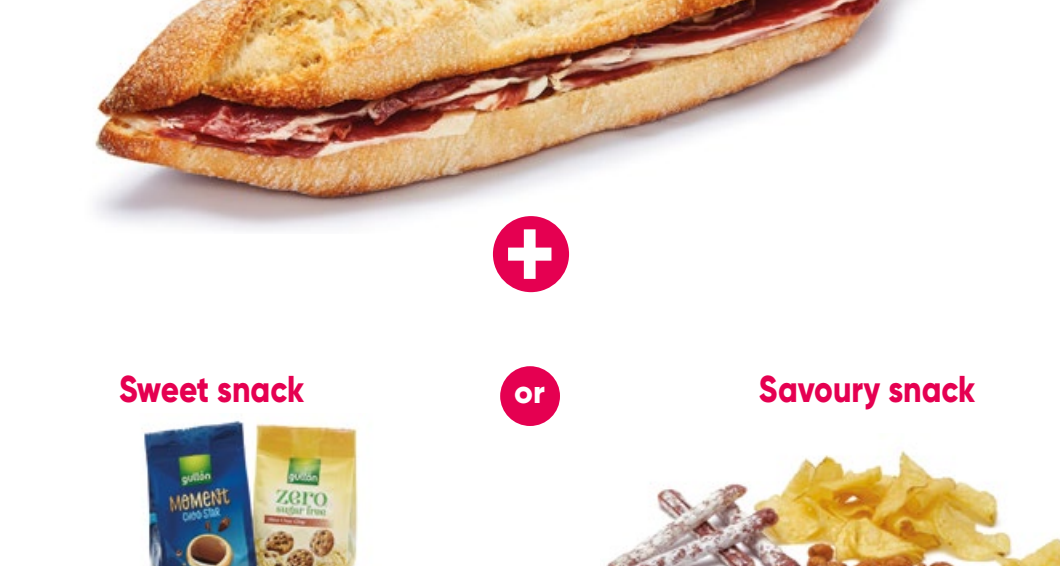

*Products according to season.

Chocolate menu

5,70€ Save up to **1,60€**

Nectar
FOR JUST
+2€