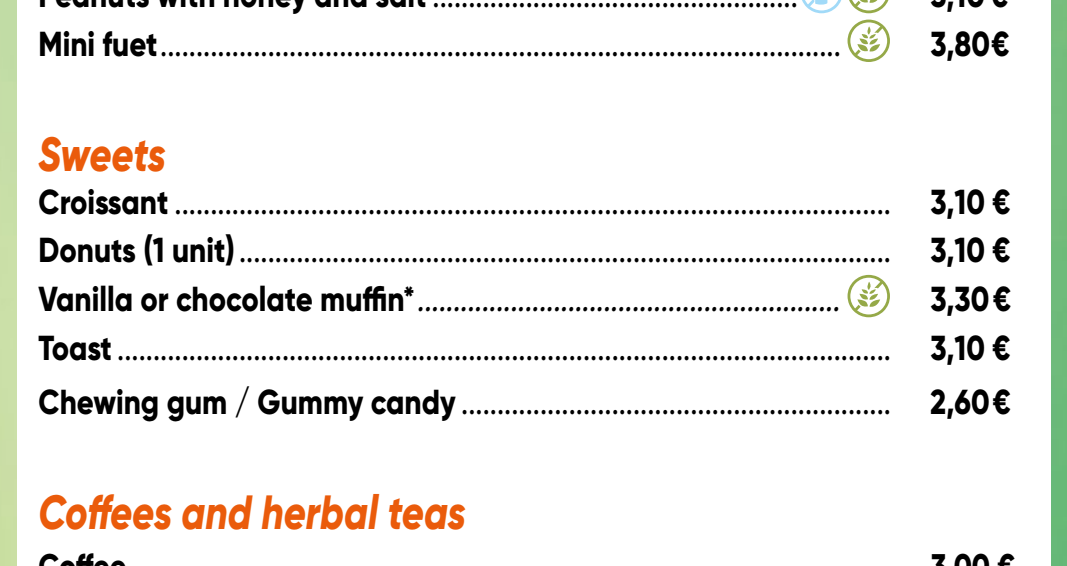

## Gourmet menu

**13,00€** Save up to **3,20€**

Hot drink  
Except double coffee  
FOR JUST  
**+2€**

## Express menu

**12,00€** Save up to **1,50€**

Hot drink  
Except double coffee  
FOR JUST  
**+2€**