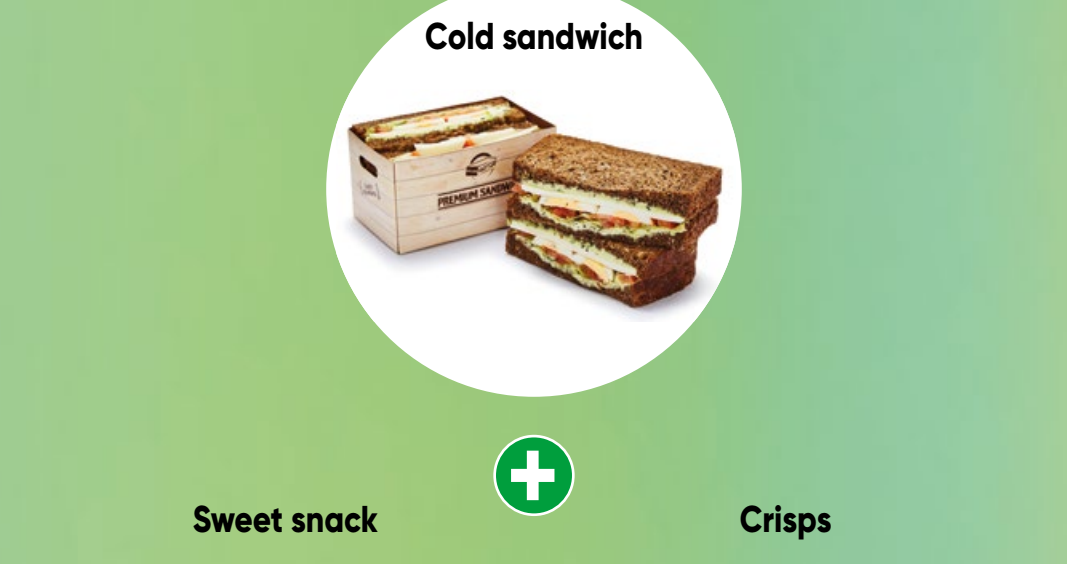

Iberian menu

14,10€ Save up to **3,80€**

Hot drink
Except double coffee
FOR JUST
+2€